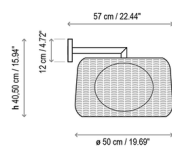

Shown in natural white / light beige

LED Bulb Option

LED Module Option

Specifications

| | |
|-------------------|-----------------------------------|
| COLOR | N/A |
| BODY FINISH | Natural White / Light Beige |
| WATTAGE | 20W |
| DIMMER | Low Voltage Electronic |
| DIMENSIONS | 19.69"W x 15.94"H x 22.44"D |
| BULB NOT INCLUDED | 2 x A19/Medium (E26)/10W/120V LED |
| COUNTRY OF ORIGIN | Spain |