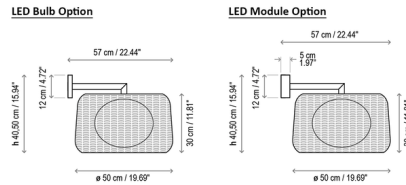

Shown in natural white / light beige

Specifications

COLOR	N/A
BODY FINISH	Natural White / Light Beige
WATTAGE	20W
DIMMER	Low Voltage Electronic
DIMENSIONS	19.69"W x 15.94"H x 22.44"D
BULB NOT INCLUDED	2 x A19/Medium (E26)/10W/120V LED
COUNTRY OF ORIGIN	Spain