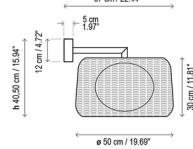

Shown in natural white / light beige

LED Bulb Option

LED Module Option

Specifications

| | |
|-------------------|-----------------------------------|
| COLOR | N/A |
| BODY FINISH | Natural White / Light Beige |
| WATTAGE | 20W |
| DIMMER | Low Voltage Electronic |
| DIMENSIONS | 19.69"W x 15.94"H x 22.44"D |
| BULB NOT INCLUDED | 2 x A19/Medium (E26)/10W/120V LED |
| COUNTRY OF ORIGIN | Spain |