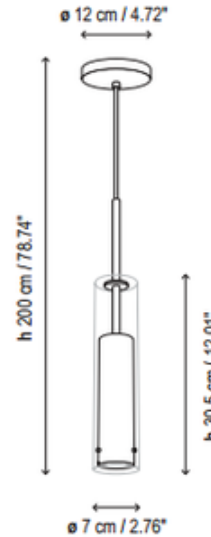

Hardy Pendant

Designer: Sergi & Oscar Devesa

Description:

Hardy Pendant features a shatter resistant borosilicate glass cylinder shade with finish in Gold, Chrome or White. Includes one 5 watt 120 volt GU10 LED lamp. Dimensions: 2.76 inch diameter x 12.01 inch height shade x 78.74 inch maximum overall height. ETL listed.

Shown in: Chrome

List Price: \$736.25
 Our Price: \$471.20

Shade Color: N/A
 Body Finish: Chrome
 Lamp: 1 x LED/5W/120V LED
 Wattage: 5W
 Dimmer: N/A
 Dimensions: 2.76"W x 12.01"H

Technical Information
 Luminous Flux: 340 lumens
 Lumens/Watt: 68.00
 Lamp Color: 2900 K

Product Number: BOV213049			
Company:		Fixture Type:	Date: Dec 08, 2019
Project:		Approved By:	

#0231PD-HARDY-079L1-XXCH

Fax: (773) 883-6131

Phone: 866-954-4489

Address: 1718 W. Fullerton Ave. Chicago IL 60614