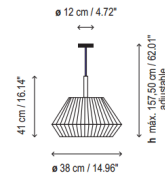

### Specifications

COLOR . . . . . Cream Translucent Ribbon  
BODY FINISH . . . . . Satin Nickel  
WATTAGE . . . . . 60W  
DIMMER . . . . . Standard 120V  
DIMENSIONS . . . . . 14.96"W x 16.14"H  
BULB NOT INCLUDED . . . . . 1 x A15/Medium (E26)/60W/120V Incandescent  
COUNTRY OF ORIGIN . . . . . Spain