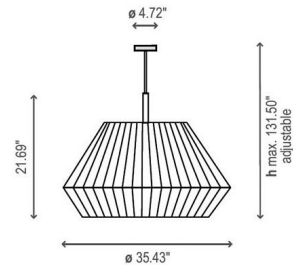

### Description

Mei 90 Pendant features a translucent shade of hand wrapped polyester blend ribbon. Includes frosted injection molded polycarbonate lens. Three 100 watt, 120 volt A19 Medium base incandescent bulbs are required, but not included. 35.43 inch diameter x 21.69 inch height x 71.06 inch overall length.

### Specifications

COLOR . . . . . White Translucent Ribbon  
BODY FINISH . . . . . Black  
WATTAGE . . . . . 216W  
DIMMER . . . . . Standard 120V  
DIMENSIONS . . . . . 35.43"W x 21.69"H  
BULB NOT INCLUDED . . . . . 3 x A19/Medium (E26)/72W/120V Incandescent  
OTHER BULB OPTIONS . . . . . 3 x A19/Medium (E26)/120V LED  
COUNTRY OF ORIGIN . . . . . Spain