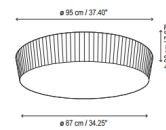

### Description

Plafonet 03 Ceiling Flush Mount features a hand wrapped White or Cream translucent polyester blend ribbon shade, or a White cotton shade. Finish in Stainless Steel. Includes frosted polycarbonate injection-molded diffuser. Requires six 20 watt 120 volt T4 medium base compact fluorescent lamps, not included. Dimensions: 34.25 inch diameter x 7.87 inch height. UL listed.

### Specifications

COLOR . . . . . Cream Translucent Ribbon  
BODY FINISH . . . . . Stainless Steel  
WATTAGE . . . . . 120W  
DIMMER . . . . . Not Dimmable  
DIMENSIONS . . . . . 34.25"W x 7.87"H  
BULB NOT INCLUDED . . . . . 6 x CF/Medium (E26)/20W/120V Compact Fluorescent  
COUNTRY OF ORIGIN . . . . . Spain