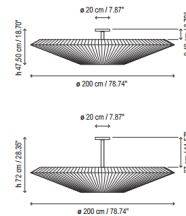

Lightology

lightology.com
866-954-4489
05-23-26

Project: _____

Company: _____

Location: _____ Fixture Type: _____

SPEC #: **BOV213265**

Approved On: _____ Approved By: _____

Siam 03 Semi-Flush Ceiling Lamp

By Bover

Description

Siam 03 Semi-Flush Ceiling Lamp provides diffused light through a translucent shade made of hand wrapped polyester blend ribbon in White or Cream. Iron structure finished in Satin Nickel. Available in two heights. Includes frosted white injection molded diffuser. Requires six 60 watt 120 volt A15 medium base incandescent lamps, not included. May also be lamped with non dimmable 20 watt 120 volt T4 medium base compact fluorescent lamps. Requires special rated junction box for fixtures weighing over 50 pounds.

Specifications

COLOR . . . . . Cream Translucent Ribbon
BODY FINISH . . . . . White
WATTAGE 480W
DIMMER . . . . . Standard 120V
DIMENSIONS . . . . . 78.74"W x 18.7"H
BULB NOT INCLUDED . . . . . 8 x A15/Candelabra (E12)/60W/120V Incandescent
COUNTRY OF ORIGIN . . . . . Spain

CLICK TO VIEW PRODUCT

Notes: