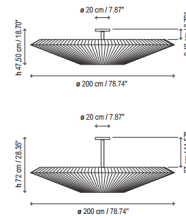

By Bover

Description

Siam 03 Semi-Flush Ceiling Lamp provides diffused light through a translucent shade made of hand wrapped polyester blend ribbon in White or Cream. Iron structure finished in Satin Nickel. Available in two heights. Includes frosted white injection molded diffuser. Requires six 60 watt 120 volt A15 medium base incandescent lamps, not included. May also be lamped with non dimmable 20 watt 120 volt T4 medium base compact fluorescent lamps. Requires special rated junction box for fixtures weighing over 50 pounds.

Shown in white / cream translucent ribbon

Specifications

COLOR Cream Translucent Ribbon
 BODY FINISH White
 WATTAGE 480W
 DIMMER Standard 120V
 DIMENSIONS 78.74"W x 18.7"H
 BULB NOT INCLUDED 8 x A15/Candelabra (E12)/60W/120V Incandescent
 COUNTRY OF ORIGIN Spain