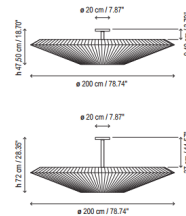

### Specifications

COLOR . . . . . Cream Translucent Ribbon  
BODY FINISH . . . . . White  
WATTAGE . . . . . 480W  
DIMMER . . . . . Standard 120V  
DIMENSIONS . . . . . 78.74"W x 18.7"H  
BULB NOT INCLUDED . . . . . 8 x A15/Candelabra (E12)/60W/120V Incandescent  
COUNTRY OF ORIGIN . . . . . Spain