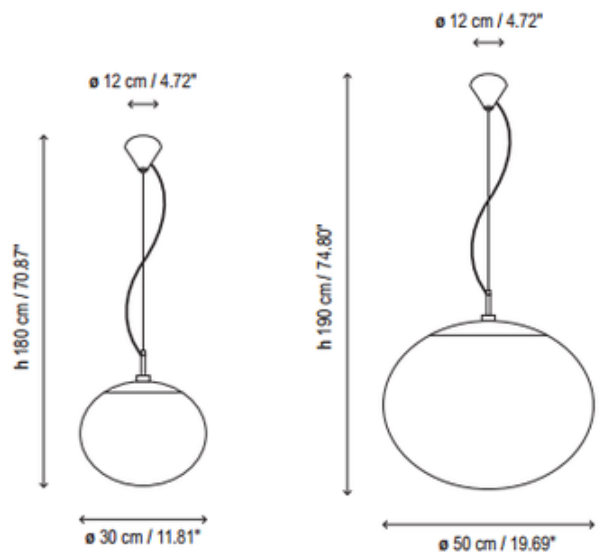

COMPANY

PROJECT

FIXTURE TYPE

APPROVED BY

DATE