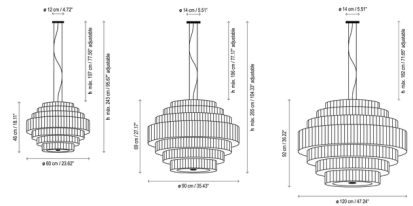

Specifications

COLOR . . . . . White Translucent Ribbon
BODY FINISH . . . . . Black
WATTAGE 25W
DIMMER . . . . . Low Voltage Electronic
DIMENSIONS . . . . . 35.43"W x 27.17"H
BULB NOT INCLUDED . . . . . 5 x A15/Medium (E26)/5W/120V LED
OTHER BULB OPTIONS . . . . . 5 x A15/Medium (E26)/60W/120V Incandescent
COUNTRY OF ORIGIN . . . . . Spain

CLICK TO VIEW PRODUCT

Notes: