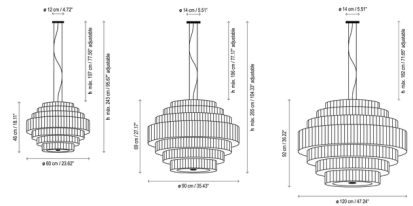

Description

The Mos Pendant fills a space with its dramatic, decorative design. Made of hand-applied translucent ribbon, its beautifully tiered shade makes a stunning impact, and its large scale is particularly suitable for commercial applications such as restaurants and lobbies. The light is softened through an inner diffuser and the ribbon shade to create a warm, inviting glow.

Shown in black / white translucent ribbon

Specifications

COLOR White Translucent Ribbon
BODY FINISH Black
WATTAGE 25W
DIMMER Low Voltage Electronic
DIMENSIONS 35.43"W x 27.17"H
BULB NOT INCLUDED 5 x A15/Medium (E26)/5W/120V LED
OTHER BULB OPTIONS 5 x A15/Medium (E26)/60W/120V Incandescent
COUNTRY OF ORIGIN Spain