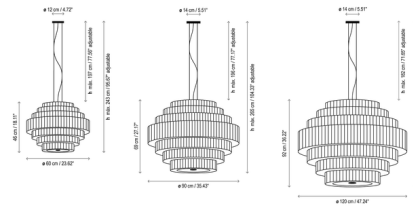

CLICK TO VIEW PRODUCT