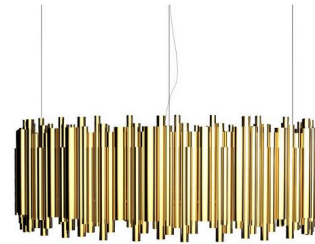

Lightology

lightology.com
866-954-4489
06-04-26

Project: _____

Company: _____

Location: _____ Fixture Type: _____

SPEC #: **DLF213392**

Approved On: _____ Approved By: _____

Brubeck Rectangle Pendant By Delightfull

Description

The Brubeck Rectangle Pendant features hand welded brass tubes with musical inspiration from the dramatic pipe organ to create a stunning lighting effect. Gold Plated finish. Twenty eight 40 watt, 120 volt JCD G9 halogen bulbs are required, but not included. 39.3 inch width x 17.3 inch height x 14.7 inch depth x 56.7 inch overall length.

Shown in gold

Specifications

COLOR	N/A
BODY FINISH	Gold
WATTAGE	1120W
DIMMER	Standard 120V
DIMENSIONS	39.3"L x 23.7"W x 17.3"H
BULB NOT INCLUDED	28 x JCD/G9/40W/120V Halogen
COUNTRY OF ORIGIN	Portugal

CLICK TO VIEW PRODUCT