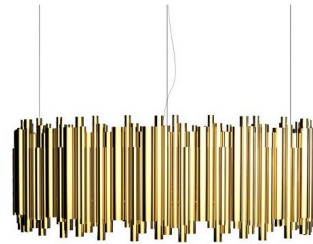

## Brubeck Rectangle Pendant By Delightfull

### Description

The Brubeck Rectangle Pendant features hand welded brass tubes with musical inspiration from the dramatic pipe organ to create a stunning lighting effect. Gold Plated finish. Twenty eight 40 watt, 120 volt JCD G9 halogen bulbs are required, but not included. 39.3 inch width x 17.3 inch height x 14.7 inch depth x 56.7 inch overall length.