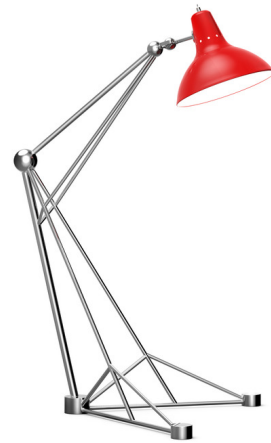

Lightology

lightology.com
866-954-4489
06-03-26

Project: _____

Company: _____

Location: _____ Fixture Type: _____

SPEC #: **DLF213422**

Approved On: _____ Approved By: _____

Diana XL Floor Lamp By Delightfull

Description

Diana XL Floor Lamp featuring a Glossy Red shade and Nickel plated finish is like a vintage piece of art, functional and well structured. One 40 watt, 120 volt A19 type Medium base incandescent bulb is required, but not included. 51.2 inch width x 59 inch depth x 90.5 inch height.

Shown in nickel plated / glossy red

Specifications

COLOR	Glossy Red
BODY FINISH	Nickel Plated
WATTAGE	29W
DIMMER	N/A
DIMENSIONS	51.2"W x 90.5"H x 59"D
BULB NOT INCLUDED	1 x A19/Medium (E26)/29W/120V Incandescent
OTHER BULB OPTIONS	1 x A19/Medium (E26)/120V LED
COUNTRY OF ORIGIN	Portugal