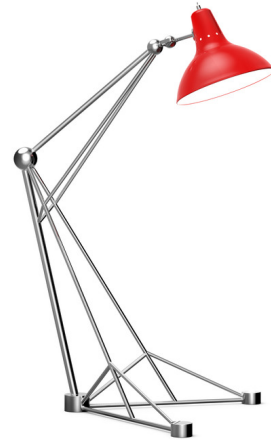

Lightology

lightology.com
866-954-4489
04-16-26

Project: _____

Company: _____

Location: _____ Fixture Type: _____

SPEC #: **DLF213422**

Approved On: _____ Approved By: _____

Diana XL Floor Lamp By Delightfull

Description

Diana XL Floor Lamp featuring a Glossy Red shade and Nickel plated finish is like a vintage piece of art, functional and well structured. One 40 watt, 120 volt A19 type Medium base incandescent bulb is required, but not included. 51.2 inch width x 59 inch depth x 90.5 inch height.

Shown in nickel plated / glossy red

Specifications

COLOR	Glossy Red
BODY FINISH	Nickel Plated
WATTAGE	29W
DIMMER	N/A
DIMENSIONS	51.2"W x 90.5"H x 59"D
BULB NOT INCLUDED	1 x A19/Medium (E26)/29W/120V Incandescent
OTHER BULB OPTIONS	1 x A19/Medium (E26)/120V LED
COUNTRY OF ORIGIN	Portugal