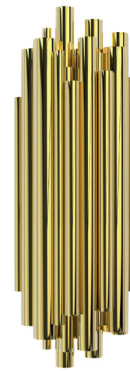

# Lightology

lightology.com  
866-954-4489  
06-20-26

Project: \_\_\_\_\_

Company: \_\_\_\_\_

Location: \_\_\_\_\_ Fixture Type: \_\_\_\_\_

SPEC #: **DLF213446**

Approved On: \_\_\_\_\_ Approved By: \_\_\_\_\_

### Description

The Brubeck Wall Light features hand welded brass tubes with musical inspiration from the dramatic pipe organ to create a stunning lighting effect. Gold Plated finish. Available in a 4 and 6 light version. 40 watt, 120 volt JCD G9 halogen bulbs are required, but not included. 4-Light: 5.9 inch width x 19.7 inch height x 4.3 depth. 6-Light: 7.1 inch width x 21.6 inch height x 4.3 inch depth.

### Specifications

COLOR	N/A
BODY FINISH	Gold
WATTAGE	160W
DIMMER	Standard 120V
DIMENSIONS	5.9"W x 19.7"H x 4.3"D
BULB NOT INCLUDED	4 x JCD/G9/40W/120V Halogen
COUNTRY OF ORIGIN	Portugal

CLICK TO VIEW PRODUCT