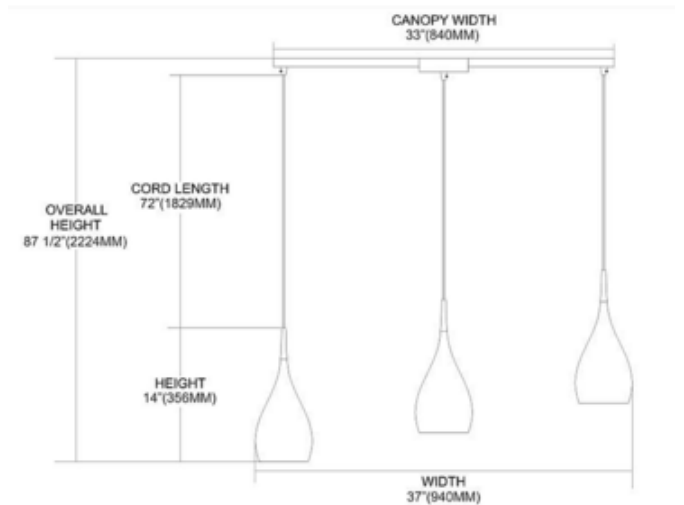

BRAND

Elk Home

DESCRIPTION

Lindsey Large 3 Light Bar Pendant features teardrop shape Satin Nickel glass shades with Satin Nickel finish.

Shown in: Satin Nickel / Satin Nickel

SHADE COLOR	Satin Nickel
BODY FINISH	Satin Nickel
WATTAGE	300W
DIMMER	Standard 120V
DIMENSIONS	37"L x 5"W x 14"H
BULB NOT INCLUDED	
LAMP	3 x A19/Medium (E26)/100W/120V Incandescent 3 x A19/Medium (E26)/120V LED

Technical Information

PRODUCT DIMENSIONS	Cord Length: 72"
---------------------------	------------------

SPEC #	DMD213672
---------------	-----------

COMPANY	PROJECT	FIXTURE TYPE	APPROVED BY	DATE