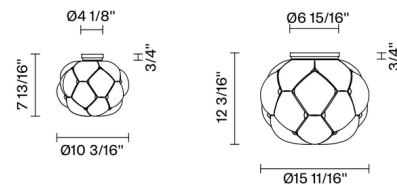

Shown in white / white / clear

Specifications

COLOR White / Clear
BODY FINISH White
WATTAGE 8.5W
DIMMER Low Voltage Electronic
DIMENSIONS 10.2"W x 7.8"H
INTEGRATED LED MODULE 1 x LED/8.5W/120V LED

Technical Information