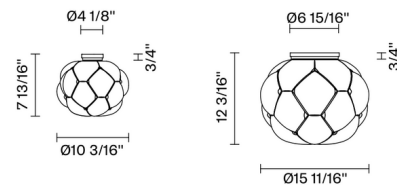

Shown in white / white / clear

Specifications

COLOR	White / Clear
BODY FINISH	White
WATTAGE	8.5W
DIMMER	Low Voltage Electronic
DIMENSIONS	10.2"W x 7.8"H
INTEGRATED LED MODULE	1 x LED/8.5W/120V LED

Technical Information