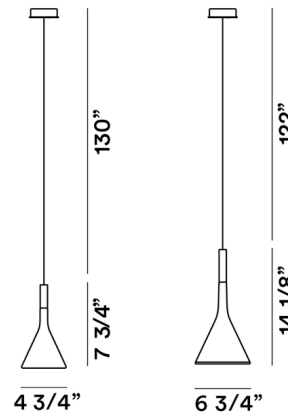

By Foscarini

Description

The Aplomb Pendant offers direct downlighting for your space, whether used individually or in multiples suspended over a larger area. Its elegant, simple form balances out the chunky solidity of the textured cement composition, demonstrating a rough yet refined aesthetic. Pigments are added directly into the cement mix to achieve rich color, and the mix is hand-cast into a mold. The White pendant includes a white canopy, and the other colors include a black one. All pendants have a clear cord. The canopy mounts over a standard US junction box. Note: The 4.75 inch width pendant is not available in some colors.

Shown in white

Specifications

COLOR	White
BODY FINISH	N/A
WATTAGE	9W
DIMMER	Low Voltage Electronic
DIMENSIONS	6.75"W x 14.125"H
BULB NOT INCLUDED	1 x PAR16/GU10/9W/120V LED
COUNTRY OF ORIGIN	Italy

CLICK TO VIEW PRODUCT