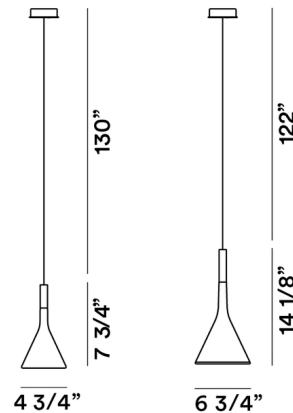

### Description

The Aplomb Pendant offers direct downlighting for your space, whether used individually or in multiples suspended over a larger area. Its elegant, simple form balances out the chunky solidity of the textured cement composition, demonstrating a rough yet refined aesthetic. Pigments are added directly into the cement mix to achieve rich color, and the mix is hand-cast into a mold. The White pendant includes a white canopy, and the other colors include a black one. All pendants have a clear cord. The canopy mounts over a standard US junction box. Note: The 4.75 inch width pendant is not available in some colors.

### Specifications

COLOR	Concrete Grey
BODY FINISH	N/A
WATTAGE	9W
DIMMER	Low Voltage Electronic
DIMENSIONS	6.75"W x 14.125"H
BULB NOT INCLUDED	1 x PAR16/GU10/9W/120V LED
COUNTRY OF ORIGIN	Italy

CLICK TO VIEW PRODUCT