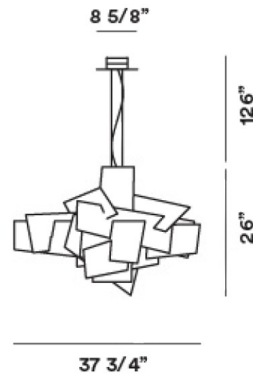

CLICK TO VIEW PRODUCT