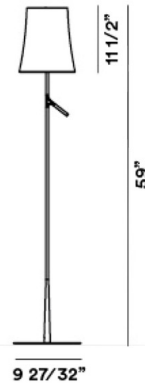

### Specifications

COLOR	White
BODY FINISH	N/A
WATTAGE	150W
DIMMER	N/A
DIMENSIONS	9.8"W x 59"H
BULB NOT INCLUDED	1 x T10/Medium (E26)/150W/120V Halogen
OTHER BULB OPTIONS	1 x T10/Medium (E26)/120V LED

Shown in white