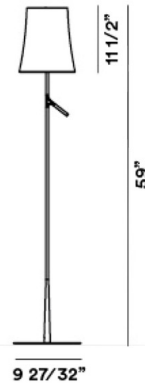

### Specifications

COLOR	White
BODY FINISH	N/A
WATTAGE	150W
DIMMER	N/A
DIMENSIONS	9.8"W x 59"H
BULB NOT INCLUDED	1 x T10/Medium (E26)/150W/120V Halogen
OTHER BULB OPTIONS	1 x T10/Medium (E26)/120V LED

Shown in white

9 27/32"

CLICK TO VIEW PRODUCT

Notes: