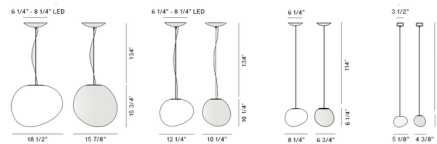

Description

The Gregg Pendant brings a decorative, organic look to your interior space. The white, acid etched glass is reminiscent of pebbles smoothed by water which light up with sunlight. Note: LED lamping option is only available in 12.3 and 18.5 inch sizes. The LED lamp is dimmable with ELV (phase cut) or 0-10V dimmers. The 5.1 inch size includes a mounting plate to cover a standard US junction box.

Shown in white / white

Specifications

COLOR	White
BODY FINISH	White
WATTAGE	60W
DIMMER	Standard 120V
DIMENSIONS	12.25"W x 10.25"H x 10.25"D
BULB NOT INCLUDED	1 x A19/Medium (E26)/60W/120V Incandescent
OTHER BULB OPTIONS	1 x A19/Medium (E26)/120V LED A19/Medium (E26)/120V Incandescent T10/Medium (E26)/120V LED

Technical Information

PRODUCT DIMENSIONS Cable Length: 134"

CLICK TO VIEW PRODUCT

Notes: