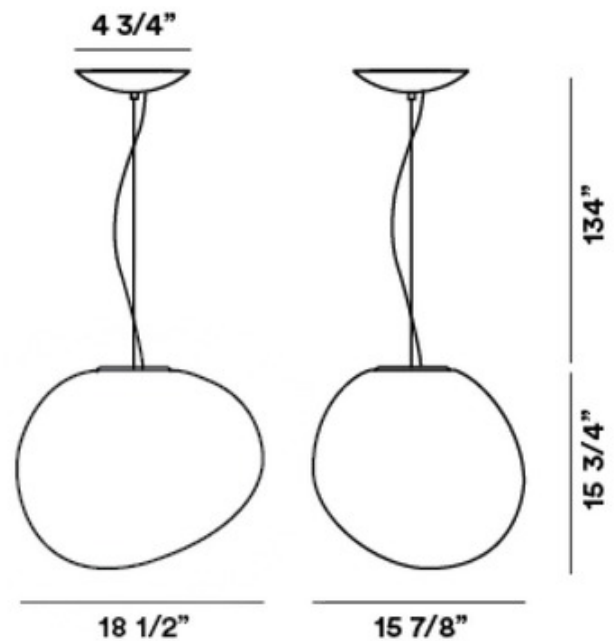

BRAND

Foscarini

DESCRIPTION

The Gregg Pendant brings a decorative, organic look to your interior space. Reminiscent of pebbles smoothed by water which light up with sunlight. White blown acid etched glass is complemented by a White, Gold, or Graphite finish. Available in two sizes. Canopy: 4.75 inch diameter. UL listed.

Shown in: White / White

SHADE COLOR	White
BODY FINISH	White
WATTAGE	100W
DIMMER	Standard 120V
DIMENSIONS	134"L x 12.18"W x 10.25"H x 10.25"D
LAMP	1 x A19/Medium (E26)/100W/120V Incandescent

ITEM NUMBER FOS213836