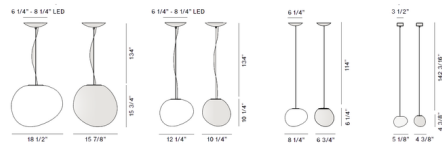

Description

The Gregg Pendant brings a decorative, organic look to your interior space. The white, acid etched glass is reminiscent of pebbles smoothed by water which light up with sunlight. Note: LED lamping option is only available in 12.3 and 18.5 inch sizes. The LED lamp is dimmable with ELV (phase cut) or 0-10V dimmers. The 5.1 inch size includes a mounting plate to cover a standard US junction box.

Shown in white / white

Specifications

COLOR	White
BODY FINISH	White
WATTAGE	60W
DIMMER	Standard 120V
DIMENSIONS	12.25"W x 10.25"H x 10.25"D
BULB NOT INCLUDED	1 x A19/Medium (E26)/60W/120V Incandescent
OTHER BULB OPTIONS	1 x A19/Medium (E26)/120V LED A19/Medium (E26)/120V Incandescent T10/Medium (E26)/120V LED

Technical Information

PRODUCT DIMENSIONS Cable Length: 134"

CLICK TO VIEW PRODUCT

Notes: