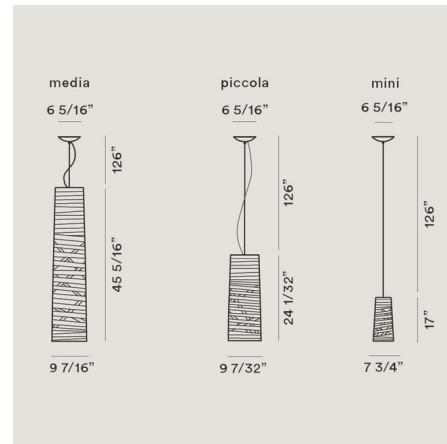

## Tress Pendant By Foscarini

### Description

Tress Suspension is a nest made up of patterns and weaving acting as both frame and decoration together. Available in White, Black, or Greige fiberglass. Available in three sizes. UL listed.

### Specifications

COLOR . . . . . Black  
 BODY FINISH . . . . . N/A  
 WATTAGE . . . . . 75W  
 DIMMER . . . . . Low Voltage Electronic  
 DIMENSIONS . . . . . 126"L x 9.2"W x 24"H  
 BULB NOT INCLUDED . . . . . 1 x PAR30/Medium (E26)/75W/120V Halogen