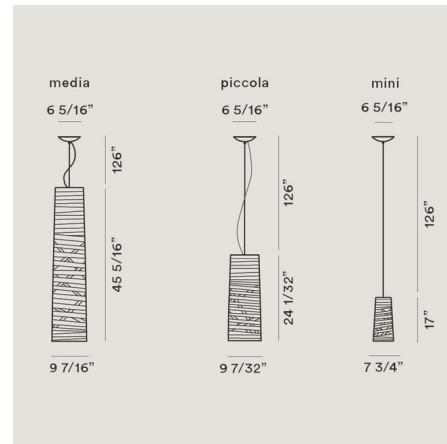

## Tress Pendant By Foscarini

### Description

Tress Suspension is a nest made up of patterns and weaving acting as both frame and decoration together. Available in White, Black, or Greige fiberglass. Available in three sizes. UL listed.

### Specifications

COLOR . . . . . Black  
 BODY FINISH . . . . . N/A  
 WATTAGE . . . . . 75W  
 DIMMER . . . . . Standard 120V  
 DIMENSIONS . . . . . 9.2"W x 24"H  
 BULB NOT INCLUDED . . . . . 1 x PAR30/Medium (E26)/75W/120V Halogen