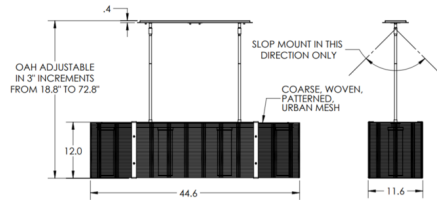

Shown in beige silver / frosted

Specifications

COLOR	Frosted
BODY FINISH	Beige Silver
WATTAGE	20W
DIMMER	Standard 120V
DIMENSIONS	44.6"W x 12"H x 11.6"D
BULB NOT INCLUDED	4 x B11/Candelabra (E12)/5W/120V LED
OTHER BULB OPTIONS	4 x A19/Medium (E26)/120V LED
COUNTRY OF ORIGIN	United States

Technical Information

PRODUCT DIMENSIONS	Min / Max Overall Height: 18.8" / 72.8"
--------------------	---

CLICK TO VIEW PRODUCT

Notes: