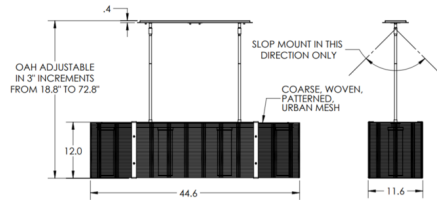

Shown in beige silver / frosted

Specifications

COLOR	Frosted
BODY FINISH	Beige Silver
WATTAGE	20W
DIMMER	Standard 120V
DIMENSIONS	44.6"W x 12"H x 11.6"D
BULB NOT INCLUDED	4 x B11/Candelabra (E12)/5W/120V LED
OTHER BULB OPTIONS	4 x A19/Medium (E26)/120V LED
COUNTRY OF ORIGIN	United States

Technical Information

PRODUCT DIMENSIONS Min / Max Overall Height: 18.8" / 72.8"

CLICK TO VIEW PRODUCT

Notes: