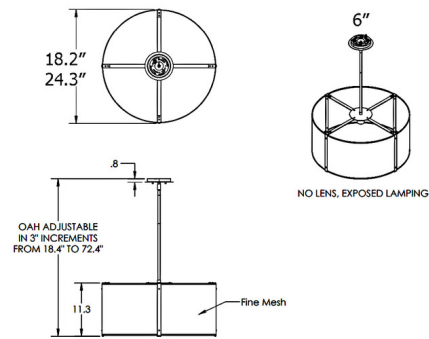

Shown in beige silver / no glass

Specifications

COLOR	No Glass
BODY FINISH	Beige Silver
WATTAGE	9W
DIMMER	Standard 120V
DIMENSIONS	24"W x 11.25"H
BULB NOT INCLUDED	1 x A19/Medium (E26)/9W/120V LED
OTHER BULB OPTIONS	A19/Medium (E26)/100W/120V Incandescent Edison ST-Shape/Medium (E26)/15W/120V Incandescent Edison ST-Shape/Medium (E26)/120V LED

Technical Information

PRODUCT DIMENSIONS Min/Max Adjustable Height: 18.4" - 72.4"

CLICK TO VIEW PRODUCT

Notes: