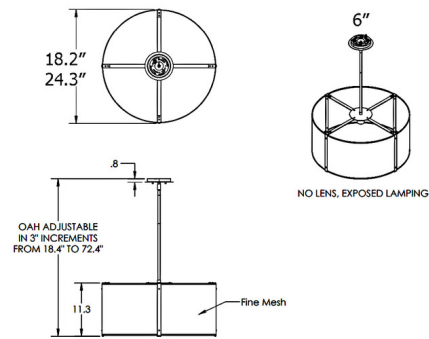

Shown in beige silver / no glass

Specifications

COLOR	No Glass
BODY FINISH	Beige Silver
WATTAGE	9W
DIMMER	Standard 120V
DIMENSIONS	24\"W x 11.25\"H
BULB NOT INCLUDED	1 x A19/Medium (E26)/9W/120V LED
OTHER BULB OPTIONS	A19/Medium (E26)/100W/120V Incandescent Edison ST-Shape/Medium (E26)/15W/120V Incandescent Edison ST-Shape/Medium (E26)/120V LED

Technical Information

PRODUCT DIMENSIONS Min/Max Adjustable Height: 18.4\" - 72.4\"

CLICK TO VIEW PRODUCT

Notes: