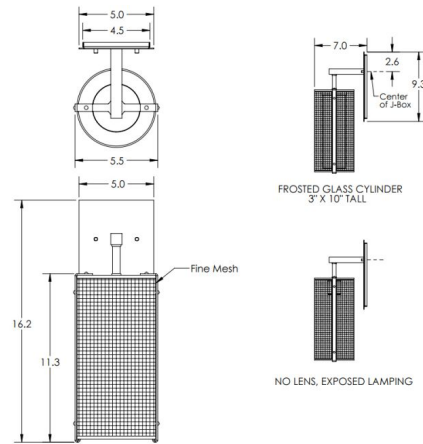

CLICK TO VIEW PRODUCT

Notes: