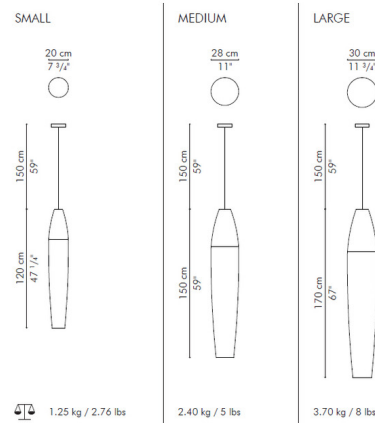

COLOR	N/A
BODY FINISH	Black / Orange Rattan Vines
WATTAGE	120W
DIMMER	Standard 120V
DIMENSIONS	7.75"W x 47.25"H
BULB NOT INCLUDED	2 x A19/Medium (E26)/60W/120V Incandescent
OTHER BULB OPTIONS	2 x A19/Medium (E26)/120V LED 2 x A19/Medium (E26)/60W/120V Incandescent
COUNTRY OF ORIGIN	Philippines

Technical Information

PRODUCT DIMENSIONS	Adjustable Cord: 59"L
--------------------	-----------------------

Shown in black / orange rattan vines

CLICK TO VIEW PRODUCT

Notes: