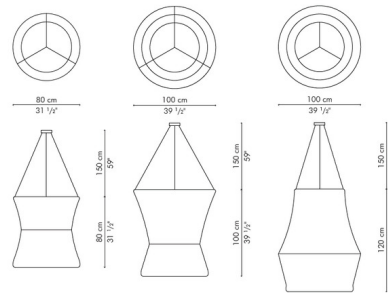

Shown in plum / orange

Specifications

COLOR	Plum / Orange
BODY FINISH	N/A
WATTAGE	100W
DIMMER	Standard 120V
DIMENSIONS	39.5"W x 47.25"H
BULB NOT INCLUDED	1 x A19/Medium (E26)/100W/120V Incandescent
OTHER BULB OPTIONS	1 x A19/Medium (E26)/120V LED
COUNTRY OF ORIGIN	Philippines

Technical Information

PRODUCT DIMENSIONS	Adjustable Cable: 59"L
--------------------	------------------------

CLICK TO VIEW PRODUCT

Notes: