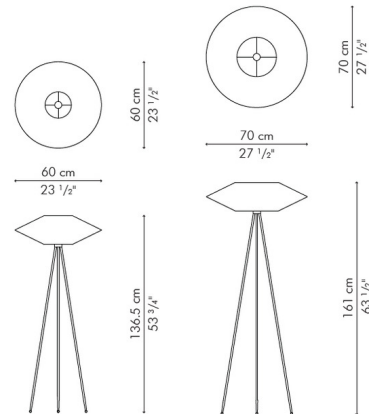

By Kenneth Cobonpue

Description

Kai Tripod Floor Lamp features hand-laid palm leaf spines which create linear patterns around the exterior of the diffuser, while the inner shade is mylar laminated with handmade paper. The base and stem are powder-coated matte black for a smooth finish.

Shown in brown / brown

Specifications

COLOR	Brown
BODY FINISH	Brown
WATTAGE	75W
DIMMER	N/A
DIMENSIONS	23.625"W x 53.75"H
BULB NOT INCLUDED	1 x A19/Medium (E26)/75W/120V Incandescent
OTHER BULB OPTIONS	1 x A19/Medium (E26)/120V LED
COUNTRY OF ORIGIN	Philippines