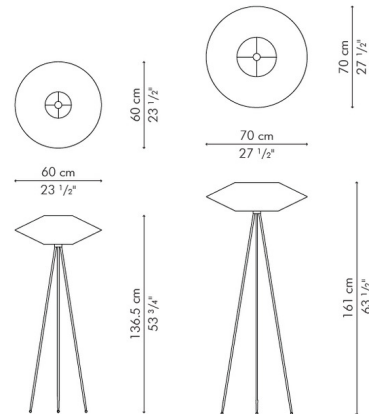

Specifications

COLOR	Brown
BODY FINISH	Brown
WATTAGE	75W
DIMMER	N/A
DIMENSIONS	23.625"W x 53.75"H
BULB NOT INCLUDED	1 x A19/Medium (E26)/75W/120V Incandescent
OTHER BULB OPTIONS	1 x A19/Medium (E26)/120V LED
COUNTRY OF ORIGIN	Philippines

CLICK TO VIEW PRODUCT

Notes: