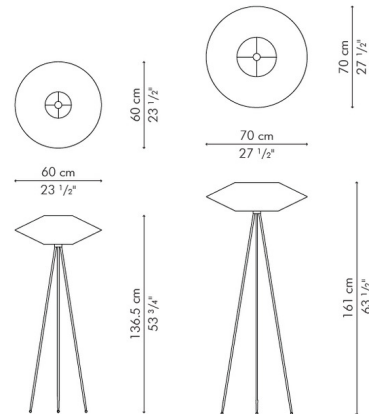

Description

Kai Tripod Floor Lamp features hand-laid palm leaf spines which create linear patterns around the exterior of the diffuser, while the inner shade is mylar laminated with handmade paper. The base and stem are powder-coated matte black for a smooth finish.

Shown in brown / brown

Specifications

COLOR	Brown
BODY FINISH	Brown
WATTAGE	75W
DIMMER	N/A
DIMENSIONS	23.625"W x 53.75"H
BULB NOT INCLUDED	1 x A19/Medium (E26)/75W/120V Incandescent
OTHER BULB OPTIONS	1 x A19/Medium (E26)/120V LED
COUNTRY OF ORIGIN	Philippines