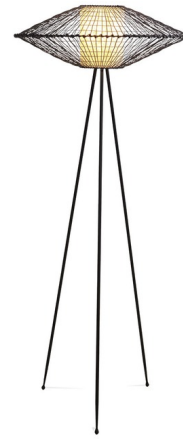

Lightology

lightology.com
866-954-4489
05-20-26

Project: _____

Company: _____

Location: _____ Fixture Type: _____

SPEC #: **HIV214320**

Approved On: _____ Approved By: _____

Kai Tripod Floor Lamp

By Kenneth Cobonpue

Description

Kai Tripod Floor Lamp features hand-laid palm leaf spines which create linear patterns around the exterior of the diffuser, while the inner shade is mylar laminated with handmade paper. The base and stem are powder-coated matte black for a smooth finish.

Shown in brown / brown

Specifications

COLOR	Brown
BODY FINISH	Brown
WATTAGE	75W
DIMMER	N/A
DIMENSIONS	23.625"W x 53.75"H
BULB NOT INCLUDED	1 x A19/Medium (E26)/75W/120V Incandescent
OTHER BULB OPTIONS	1 x A19/Medium (E26)/120V LED
COUNTRY OF ORIGIN	Philippines