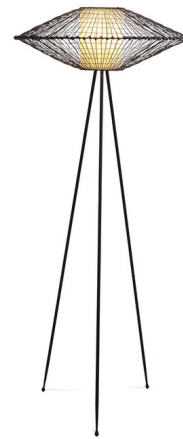

# Lightology

lightology.com  
866-954-4489  
04-04-26

Project: \_\_\_\_\_  
Company: \_\_\_\_\_  
Location: \_\_\_\_\_ Fixture Type: \_\_\_\_\_  
SPEC #: **HIV214320**  
Approved On: \_\_\_\_\_ Approved By: \_\_\_\_\_

## Kai Tripod Floor Lamp By Kenneth Cobonpue

### Description

Kai Tripod Floor Lamp features hand-laid palm leaf spines which create linear patterns around the exterior of the diffuser, while the inner shade is mylar laminated with handmade paper. The base and stem are powder-coated matte black for a smooth finish.

### Specifications

COLOR	Brown
BODY FINISH	Brown
WATTAGE	75W
DIMMER	N/A
DIMENSIONS	23.625"W x 53.75"H
BULB NOT INCLUDED	1 x A19/Medium (E26)/75W/120V Incandescent
OTHER BULB OPTIONS	1 x A19/Medium (E26)/120V LED
COUNTRY OF ORIGIN	Philippines