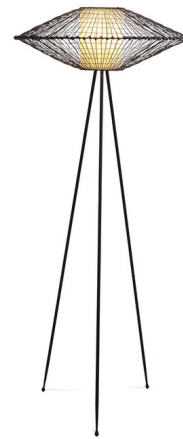

Lightology

lightology.com
866-954-4489
04-04-26

Project: _____
Company: _____
Location: _____ Fixture Type: _____
SPEC #: **HIV214320**
Approved On: _____ Approved By: _____

Kai Tripod Floor Lamp By Kenneth Cobonpue

Description

Kai Tripod Floor Lamp features hand-laid palm leaf spines which create linear patterns around the exterior of the diffuser, while the inner shade is mylar laminated with handmade paper. The base and stem are powder-coated matte black for a smooth finish.

Shown in brown / brown

Specifications

COLOR	Brown
BODY FINISH	Brown
WATTAGE	75W
DIMMER	N/A
DIMENSIONS	23.625"W x 53.75"H
BULB NOT INCLUDED	1 x A19/Medium (E26)/75W/120V Incandescent
OTHER BULB OPTIONS	1 x A19/Medium (E26)/120V LED
COUNTRY OF ORIGIN	Philippines