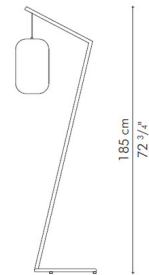

By Kenneth Cobonpue

Description

The Kai Z Floor Lamp features hand-laid palm leaf spines which create linear patterns around the exterior of the diffuser, while the inner shade is Mylar laminated with handmade paper. The base and stem are powder-coated for a smooth finish.

Shown in brown / brown

Specifications

COLOR	Brown
BODY FINISH	Brown
WATTAGE	100W
DIMMER	N/A
DIMENSIONS	22"W x 72.875"H
BULB NOT INCLUDED	1 x A19/Medium (E26)/100W/120V Incandescent
OTHER BULB OPTIONS	1 x A19/Medium (E26)/120V LED
COUNTRY OF ORIGIN	Philippines