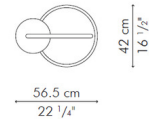

Shown in brown / brown

Specifications

COLOR	Brown
BODY FINISH	Brown
WATTAGE	100W
DIMMER	N/A
DIMENSIONS	22"W x 72.875"H
BULB NOT INCLUDED	1 x A19/Medium (E26)/100W/120V Incandescent
OTHER BULB OPTIONS	1 x A19/Medium (E26)/120V LED
COUNTRY OF ORIGIN	Philippines