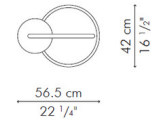

CLICK TO VIEW PRODUCT

Notes: