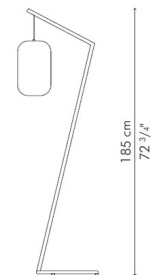

CLICK TO VIEW PRODUCT

Notes: