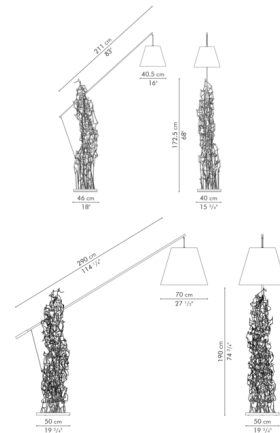

Lightology

lightology.com
866-954-4489
04-07-26

Project: _____
 Company: _____
 Location: _____ Fixture Type: _____
 SPEC #: **HIV214339**
 Approved On: _____ Approved By: _____

Little People Boomtown Floor Lamp By Kenneth Cobonpue

Description

The Little People Boomtown Floor Lamp is made up of hundreds of individual figurines wrapped in Salago fiber, applied by hand, to add volume and body to a sculptural composition of steel. The result is both dramatic and meaningful, showing what happens when people unite and work together. Shade arm adjusts up and down. Note: The large size is only available in Black or Silver finish.

Shown in bronze

Specifications

COLOR	N/A
BODY FINISH	Bronze
WATTAGE	100W
DIMMER	N/A
DIMENSIONS	16"W x 68"H x 83"D
BULB NOT INCLUDED	1 x A19/Medium (E26)/100W/120V Incandescent
OTHER BULB OPTIONS	1 x A19/Medium (E26)/120V LED
COUNTRY OF ORIGIN	Philippines