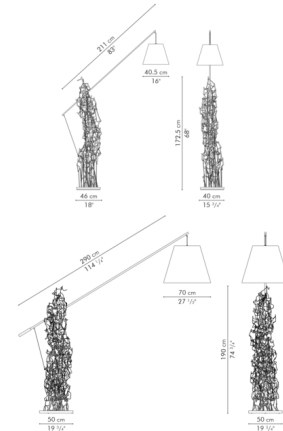

Lightology

lightology.com
866-954-4489
05-22-26

Project: _____
 Company: _____
 Location: _____ Fixture Type: _____
 SPEC #: **HIV214339**
 Approved On: _____ Approved By: _____

Little People Boomtown Floor Lamp By Kenneth Cobonpue

Description

The Little People Boomtown Floor Lamp is made up of hundreds of individual figurines wrapped in Salago fiber, applied by hand, to add volume and body to a sculptural composition of steel. The result is both dramatic and meaningful, showing what happens when people unite and work together. Shade arm adjusts up and down. Note: The large size is only available in Black or Silver finish.

Shown in bronze

Specifications

| | |
|--------------------|---|
| COLOR | N/A |
| BODY FINISH | Bronze |
| WATTAGE | 100W |
| DIMMER | N/A |
| DIMENSIONS | 16"W x 68"H x 83"D |
| BULB NOT INCLUDED | 1 x A19/Medium (E26)/100W/120V Incandescent |
| OTHER BULB OPTIONS | 1 x A19/Medium (E26)/120V LED |
| COUNTRY OF ORIGIN | Philippines |