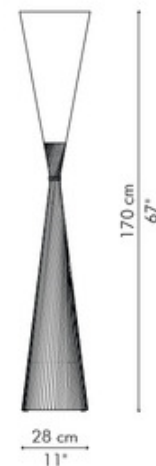

DESIGNER Kenneth Cobonpue
BRAND Kenneth Cobonpue

DESCRIPTION

The Luau Floor Lamp features Palm Leaf Spines dipped in Salago fiber pulp. The Luau Collection endows its graceful stance through fine structural work.

SHADE COLOR	Palm Leaf Spines / Salago Fiber Pulp
BODY FINISH	Brown
WATTAGE	8W
DIMMER	N/A
DIMENSIONS	11.03"W x 67"H
BULB NOT INCLUDED	
LAMP	1 x A19/Medium (E26)/8W/120V LED 1 x A19/Medium (E26)/120V LED 1 x A19/Medium (E26)/60W/120V Incandescent

SPEC # HIV214340

30 cm
11 3/4"

COMPANY	PROJECT	FIXTURE TYPE	APPROVED BY	DATE