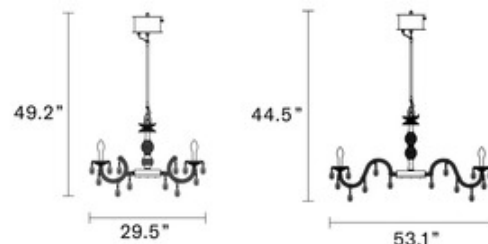

Shown in: Methacrylate / Methacrylate

SHADE COLOR	Methacrylate
BODY FINISH	Methacrylate
WATTAGE	26W
DIMMER	0-10V
DIMENSIONS	44.5"W x 53.1"H
INTEGRATED LED MODULE	
LAMP	12 x LED/2.17W/120V LED

Technical Information

LUMINOUS FLUX	3360 lumens
LUMENS/WATT	1,548.39
LAMP COLOR	3000K
PRODUCT DIMENSIONS	Canopy: 4.9" diameter X 8" height

SPEC # MSR214466

COMPANY

PROJECT

FIXTURE TYPE

APPROVED BY

DATE