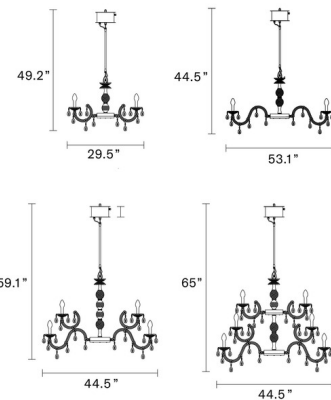

CLICK TO VIEW PRODUCT

Notes: