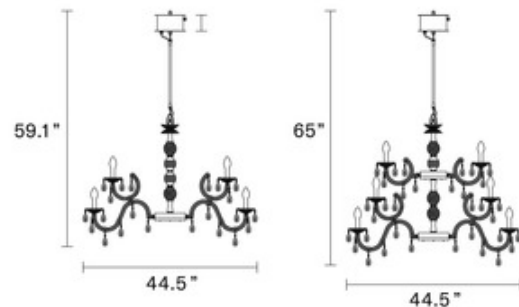

BRAND

Masiero

DESCRIPTION

The Drylight Outdoor Chandelier is a stunning reproduction of the iconic Venetian chandelier, made with a durable polycarbonate structure and LED lighting. It features a silver chrome finish and can be controlled by the Masiero Smart Light App, allowing you to adjust the intensity of the white light to create the perfect ambiance for any occasion. The Drylight Outdoor Chandelier is made with a special methacrylate compound that is extremely robust and resistant to atmospheric agents. It will not turn yellow or crystallize, even if subjected to high temperatures and continuous exposure to sunlight. This chandelier is perfect for adding a touch of elegance and sophistication to your outdoor space. Includes a low voltage transformer. IP65 rated for Wet Locations.

Shown in: Methacrylate / Methacrylate

SHADE COLOR	Methacrylate
BODY FINISH	Methacrylate
WATTAGE	26W
DIMMER	0-10V
DIMENSIONS	44.5"W x 53.1"H
INTEGRATED LED MODULE	
LAMP	12 x LED/2.17W/120V LED

Technical Information

LUMINOUS FLUX	3360 lumens
LUMENS/WATT	1,548.39
LAMP COLOR	3000K
PRODUCT DIMENSIONS	Canopy: 4.9" diameter X 8" height

SPEC # MSR214466

COMPANY

PROJECT

FIXTURE TYPE

APPROVED BY

DATE