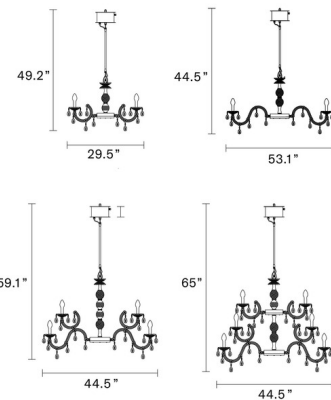

By Masiero

Description

The Drylight Chandelier is a stunning reproduction of the iconic Venetian chandelier, made with cut crystal and LED lighting. It features a silver chrome finish and can be controlled by the Masiero Smart Light App, allowing you to adjust the intensity of the white light to create the perfect ambiance for any occasion. This chandelier is perfect for adding a touch of elegance and sophistication to your indoor space.

Shown in methacrylate / crystal

Specifications

COLOR Crystal
BODY FINISH Methacrylate
WATTAGE 26W
DIMMER 0-10V
DIMENSIONS 44.5"W x 53.1"H
INTEGRATED LED MODULE 12 x LED/2.17W/120V LED

Technical Information

PRODUCT DIMENSIONS Canopy: 4.9" diameter X 8" height
LAMP COLOR 3000K
LUMENS/WATT 1,548.39
LUMINOUS FLUX 3360 lumens

CLICK TO VIEW PRODUCT

Notes: