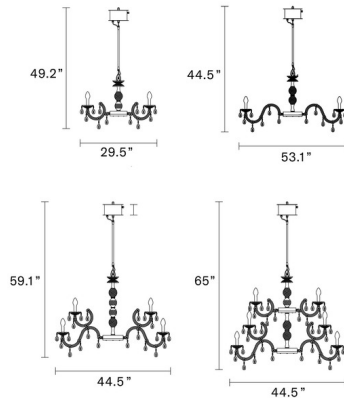

CLICK TO VIEW PRODUCT

Notes: