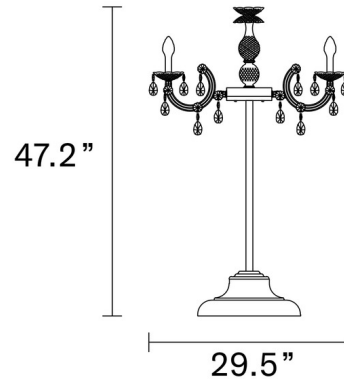

CLICK TO VIEW PRODUCT

Notes: