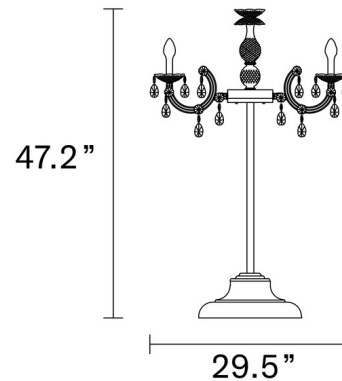

By Masiero

Description

The Drylight Table Lamp is inspired by the iconic Venetian chandelier, made with cut crystal and LED lighting. It can be controlled by the Masiero Smart Light App, allowing you to adjust the intensity of the white light to create the perfect ambiance for any occasion. This Table Lamp is perfect for adding a touch of elegance and sophistication to your indoor space.

Shown in matte black / crystal

Specifications

COLOR	Crystal
BODY FINISH	Matte Black
WATTAGE	13W
DIMMER	N/A
DIMENSIONS	29.5"W x 47.2"H
INTEGRATED LED MODULE	6 x LED/2.17W/120V LED

Technical Information

LAMP COLOR	3000K
LUMENS/WATT	737.33
LUMINOUS FLUX	1600 lumens