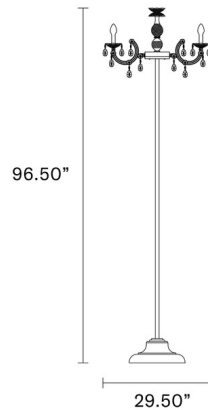

CLICK TO VIEW PRODUCT

Notes: