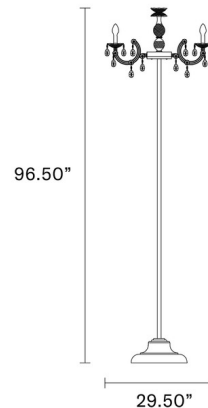

### Specifications

COLOR	Methacrylate
BODY FINISH	Matte Black
WATTAGE	13W
DIMMER	N/A
DIMENSIONS	29.5"W x 96.5"H
INTEGRATED LED MODULE	6 x LED/2.17W/120V LED

### Technical Information

LAMP COLOR	3000K
LUMENS/WATT	737.33
LUMINOUS FLUX	1600 lumens

Shown in matte black / methacrylate

CLICK TO VIEW PRODUCT

Notes: