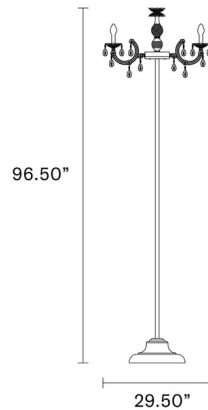

CLICK TO VIEW PRODUCT

Notes: