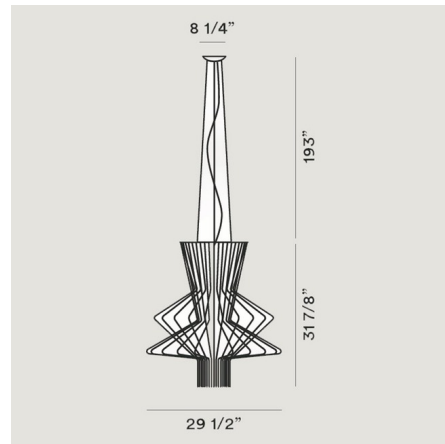

By Foscarini

Description

The Allegro Ritmico Suspension features a group of Black lines that create an elegant, fascinating symphony in a suspended, almost magical equilibrium and give life to a new lamp designed to feature in large public and private spaces. Aluminium elements flow and combine together to give the lamp a light, bodiless effect. Allegro provides diffused and direct down light. Can be dual switched for independent light control.

Specifications

COLOR N/A
BODY FINISH Black
WATTAGE 275W
DIMMER Low Voltage Electronic
DIMENSIONS 29.5"W x 31.9"H
BULB NOT INCLUDED 1 x PAR30/Medium (E26)/75W/120V Halogen
BULB NOT INCLUDED 1 x T3LONG/RSC/200W/120V Halogen

Technical Information

PRODUCT DIMENSIONS Cable: 193"L

Shown in black

CLICK TO VIEW PRODUCT

Notes: