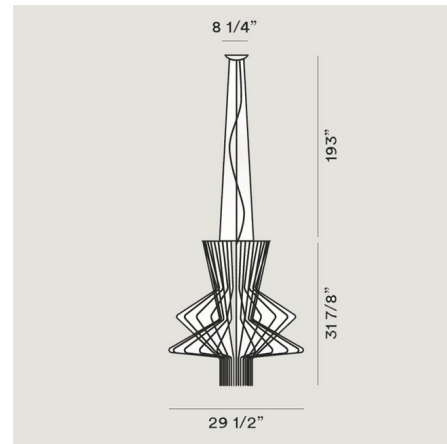

Description

The Allegro Vivace Suspension features a group of Copper lines that create an elegant, fascinating symphony in a suspended, almost magical equilibrium and give life to a new lamp designed to feature in large public and private spaces. Aluminum elements flow and combine together to give the lamp a light, bodiless effect. Allegro provides diffused and direct down light. Can be dual switched for independent light control.

Specifications

COLOR	N/A
BODY FINISH	Copper
WATTAGE	275W
DIMMER	Low Voltage Electronic
DIMENSIONS	25.2"W x 38.6"H
BULB NOT INCLUDED	1 x PAR30/Medium (E26)/75W/120V Halogen
BULB NOT INCLUDED	1 x T3LONG/RSC/200W/120V Halogen

Technical Information

PRODUCT DIMENSIONS	Cable: 193"L
--------------------	--------------

Shown in copper

CLICK TO VIEW PRODUCT

Notes: