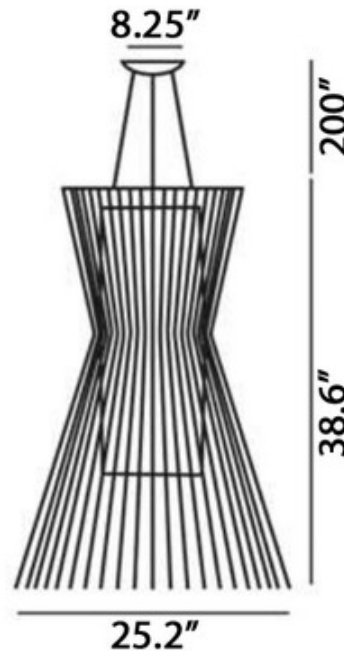

# Allegro Vivace Suspension

**Designer:** Atelier OI

**Description:**

Allegro Vivace Suspension features a group of Copper lines that create an elegant, fascinating symphony in a suspended, almost magical equilibrium and give life to a new lamp designed to feature in large public and private spaces. Aluminium elements flow and combine together to give the lamp a light, bodiless effect. Allegro provides diffused and direct down light. Two lamping options. LED: Integrated 63 watt 120 volt LED light source. HAL: One 200 watt 120 volt T3 long RSC base halogen bulb and one 75 watt 120 volt PAR30 medium base bulb are required, but not included. Can be dual switched for independent light control. General light distribution. 25.2 inch width x 38.6 inch height x 200 inch adjustable length. UL listed.

Shown in: Copper

**List Price:** \$8762.50  
**Our Price:** \$7010.00

**Shade Color:** N/A  
**Body Finish:** Copper  
**Lamp:** 1 x PAR30/Medium (E26)/75W/120V Halogen  
 1 x T3LONG/RSC/200W/120V Halogen  
**Wattage:** 275W  
**Dimmer:** Incandescent  
**Dimensions:** 200"L x 38.6"H x 25.2"W