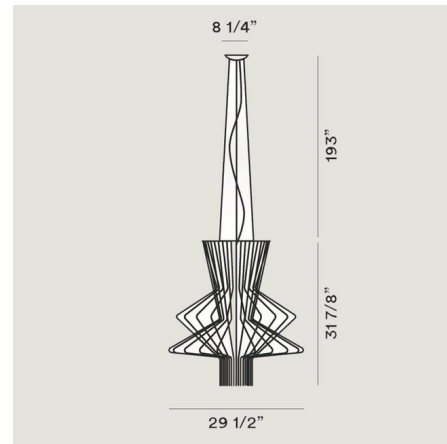

### Description

The Allegro Vivace Suspension features a group of Copper lines that create an elegant, fascinating symphony in a suspended, almost magical equilibrium and give life to a new lamp designed to feature in large public and private spaces. Aluminum elements flow and combine together to give the lamp a light, bodiless effect. Allegro provides diffused and direct down light. Can be dual switched for independent light control.

### Specifications

COLOR . . . . . N/A  
BODY FINISH . . . . . Copper  
WATTAGE . . . . . 275W  
DIMMER . . . . . Low Voltage Electronic  
DIMENSIONS . . . . . 25.2"W x 38.6"H  
BULB NOT INCLUDED . . . . . 1 x PAR30/Medium (E26)/75W/120V Halogen  
BULB NOT INCLUDED . . . . . 1 x T3LONG/RSC/200W/120V Halogen

### Technical Information

PRODUCT DIMENSIONS . . . . . Cable: 193"L

Shown in copper

CLICK TO VIEW PRODUCT

Notes: