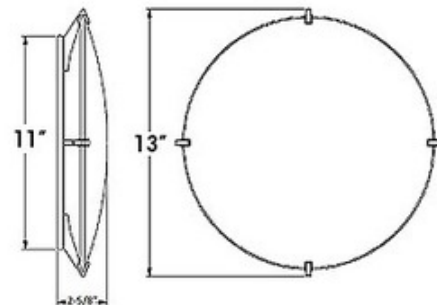

BRAND

Recesso Lights

DESCRIPTION

Tazza Ceiling Flush Mount Trim Cover features Opal Etched White glass with a Polished Nickel finish or Alabaster glass with a White finish. This fixture is designed to sit over existing 5-6 inch recessed lighting trims. Reuse dated recessed trims by adding beautiful, decorative shades. 13 inch width x 2.6 inch height.

Shown in: Opal Etched White/ Polished Nickel

TRIM COLOR		N/A
BODY FINISH	Opal Etched White/ Polished Nickel	
WATTAGE		N/A
DIMMER		N/A
DIMENSIONS		13"W x 2.6"H
BULB NOT INCLUDED		
LAMP		Incandescent

Technical Information

LUMINOUS FLUX	1062 lumens
FUNCTION	Decorative
APERTURE SHAPE	Round

SPEC # RCS215466

COMPANY	PROJECT	FIXTURE TYPE	APPROVED BY	DATE