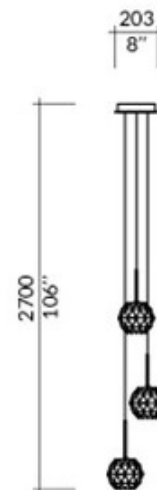

COMPANY

PROJECT

FIXTURE TYPE

APPROVED BY

DATE