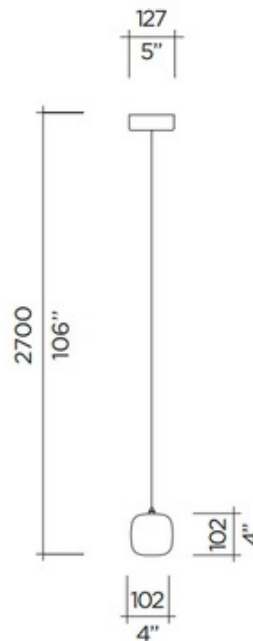

COMPANY

PROJECT

FIXTURE TYPE

APPROVED BY

DATE