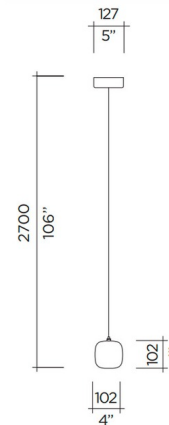

### Description

The Cubie 1 Light Pendant is available with an Amber, Smoke, or Clear hand-molded crystal shade and a Chrome finish. Special forming and cutting artistry is used to achieve the curvature frame of this drop. A unique cable suspension has been designed and developed by VISO engineers to eliminate the need for aircraft cables. Easy to adjust on site without use of tools. One 20 watt, 12 volt JC type G4 base halogen bulb is required, but not included. ETL listed. 5.5 inch width x 48 inch height.

### Specifications

COLOR	Amber
BODY FINISH	Chrome
WATTAGE	20W
DIMMER	Standard 120V
DIMENSIONS	106"L x 5.5"W x 48"H
BULB NOT INCLUDED	1 x JC/G4 (bipin)/20W/12V Halogen
COUNTRY OF ORIGIN	Canada

CLICK TO VIEW PRODUCT