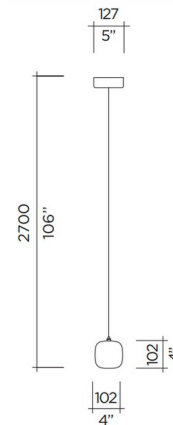

### Description

The Cubie 1 Light Pendant is available with an Amber, Smoke, or Clear hand-molded crystal shade and a Chrome finish. Special forming and cutting artistry is used to achieve the curvature frame of this drop. A unique cable suspension has been designed and developed by VISO engineers to eliminate the need for aircraft cables. Easy to adjust on site without use of tools. One 20 watt, 12 volt JC type G4 base halogen bulb is required, but not included. ETL listed. 5.5 inch width x 48 inch height.

### Specifications

COLOR	Amber
BODY FINISH	Chrome
WATTAGE	20W
DIMMER	Standard 120V
DIMENSIONS	106"L x 5.5"W x 48"H
BULB NOT INCLUDED	1 x JC/G4 (bipin)/20W/12V Halogen
COUNTRY OF ORIGIN	Canada

CLICK TO VIEW PRODUCT