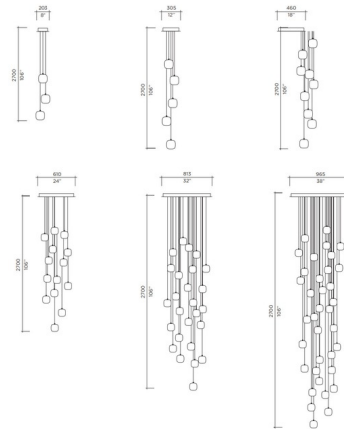

Description

The Cubie Multi Light Pendant features Amber, Smoke, or Clear hand-molded crystal shades with a Chrome finish. Available with three, five, nine, fourteen, twenty-six, or thirty-six pendants. Special forming and cutting artistry is used to achieve the curvature frame of this drop. A unique cable suspension has been designed and developed by VISO engineers to eliminate the need for aircraft cables. Easy to adjust on site without use of tools.

Specifications

COLOR Amber
BODY FINISH Chrome
WATTAGE 60W
DIMMER Standard 120V
DIMENSIONS 106"L x 5.5"W x 48"H
BULB NOT INCLUDED 3 x JC/G4 (bipin)/20W/12V Halogen
COUNTRY OF ORIGIN Canada

Shown in chrome / amber