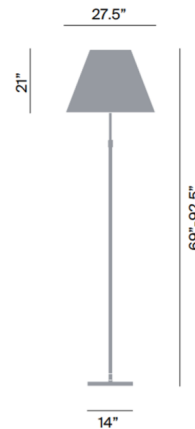

### Description

The Costanza Grande Floor Lamp features an aluminum stem with adjustable height and polycarbonate lampshade. Includes on/off foot switch.

Shown in aluminum / white

### Specifications

COLOR	White
BODY FINISH	Aluminum
WATTAGE	300W
DIMMER	N/A
DIMENSIONS	27.5"W x 92.5"H
BULB NOT INCLUDED	3 x A21/Medium (E26)/100W/120V Incandescent
COUNTRY OF ORIGIN	Italy

CLICK TO VIEW PRODUCT