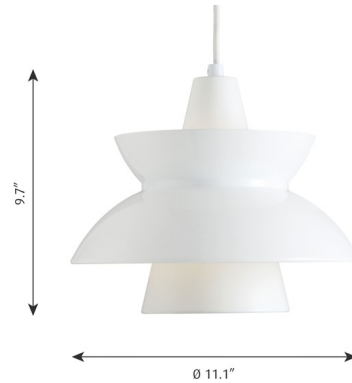

Lightology

lightology.com
866-954-4489
06-04-26

Project: _____

Company: _____

Location: _____ Fixture Type: _____

SPEC #: **LPL215915**

Approved On: _____ Approved By: _____

Doo-Wop Pendant By Louis Poulsen

Description

Doo-Wop Pendant, designed by Louis Poulsen, primarily provides a downward directed diffused light by means of the White lacquered inner conical reflector. The outer reflector softly diffusers the light around your room. The inside of the main shade is illuminated through an opening in the inner conical reflector.

Shown in brass / white

Specifications

COLOR	White
BODY FINISH	Brass
WATTAGE	15W
DIMMER	Standard 120V
DIMENSIONS	11.1"W x 9.6"H
BULB NOT INCLUDED	1 x A19/Medium (E26)/15W/120V LED
OTHER BULB OPTIONS	1 x A19/Medium (E26)/120V LED

Technical Information

PRODUCT DIMENSIONS	Adjustable Cord Length: 144"
--------------------	------------------------------

CLICK TO VIEW PRODUCT

Notes: