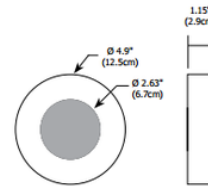

### Description

Dial LED Wall Sconce features an integral warm white LED module that illuminates half the surrounding acrylic disc, providing wall uplight or downlight. Finish in Satin Aluminum. Includes 5.7 total watts (LED and power supply), 12VAC LED, 3019K warm white color temperature, 83CRI, 32 lumens per watt for a total of 182 lumens. Includes 700ma HPF constant current driver. 96.64 percent lumen maintenance projection at 25 deg C ambient. Dimmable with electronic Low Voltage dimmer. Recommended tested dimmers include Lutron Diva DVELV-300P, Lutron Skylark SELV-300P, or Lutron Maestro MAELV-600. IP65 rated for indoor and outdoor wet locations. Fixture includes 5 year warranty. NOTE: This is a discontinued model and limited to quantity on hand.

### Specifications

COLOR	Acrylic
BODY FINISH	Satin Aluminum
WATTAGE	5.7W
DIMMER	Low Voltage Electronic
DIMENSIONS	4.9"W x 1.15"D
INTEGRATED LED MODULE	1 x LED/5.7W/12V LED

CLICK TO VIEW PRODUCT

Notes: