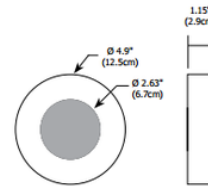

By PureEdge Lighting

Description

Dial LED Wall Sconce features an integral warm white LED module that illuminates half the surrounding acrylic disc, providing wall uplight or downlight. Finish in Satin Aluminum. Includes 5.7 total watts (LED and power supply), 12VAC LED, 3019K warm white color temperature, 83CRI, 32 lumens per watt for a total of 182 lumens. Includes 700ma HPF constant current driver. 96.64 percent lumen maintenance projection at 25 deg C ambient. Dimmable with electronic Low Voltage dimmer. Recommended tested dimmers include Lutron Diva DVELV-300P, Lutron Skylark SELV-300P, or Lutron Maestro MAELV-600. IP65 rated for indoor and outdoor wet locations. Fixture includes 5 year warranty. NOTE: This is a discontinued model and limited to quantity on hand.

Shown in satin aluminum / acrylic

Specifications

COLOR	Acrylic
BODY FINISH	Satin Aluminum
WATTAGE	5.7W
DIMMER	Low Voltage Electronic
DIMENSIONS	4.9"W x 1.15"D
INTEGRATED LED MODULE	1 x LED/5.7W/12V LED

CLICK TO VIEW PRODUCT