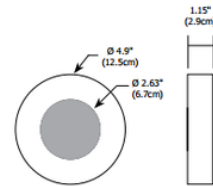

### Specifications

|                       |                        |
|-----------------------|------------------------|
| COLOR                 | Acrylic                |
| BODY FINISH           | Satin Aluminum         |
| WATTAGE               | 5.7W                   |
| DIMMER                | Low Voltage Electronic |
| DIMENSIONS            | 4.9"W x 1.15"D         |
| INTEGRATED LED MODULE | 1 x LED/5.7W/12V LED   |