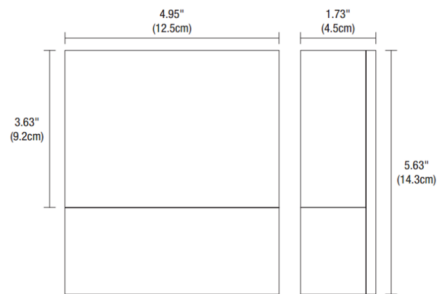

### Description

The geometric TV LED Wall Light features a clear UV stable diffuser with a White finish. Provides intense light with Warm White 2972K color temperature, 85CRI LEDs, with 7.95 total watts, 41 lumens per watt for a total of 329 lumens. 96.64 percent lumen maintenance at 25 degree C ambient. Includes constant current 700mA LED power supply. Dimmable with low voltage electronic dimmer: Lutron Diva DVELV-300P, Lutron Skylark SELV-300P, or Lutron Maestro MAELV-600 dimmers, sold separately. Note: This is a discontinued model and limited to quantity on hand.

### Specifications

COLOR	Clear
BODY FINISH	Satin Nickel
WATTAGE	8W
DIMMER	Low Voltage Electronic
DIMENSIONS	4.95"W x 5.63"H x 1.73"D
INTEGRATED LED MODULE	LED/7.95W/12V LED