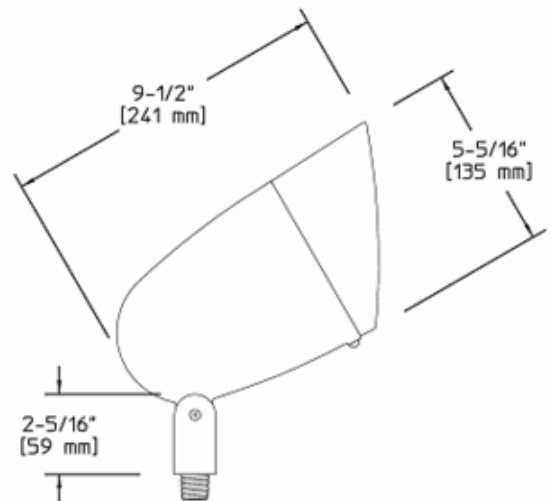

**BRAND**

Hadco by Signify

**DESCRIPTION**

BU3 Bullyte Accent Light is made of Ultem high performance polymer composite in Black finish. Features fully adjustable swivel arm with vibration-proof locking teeth. Silicone gasketing and Stainless Steel 300 series fasteners. Clear tempered glass affixed at 10 degree angle for natural cleaning. Includes .5 inch NPS male threads to screw onto accessory mounting stake or junction box, sold separately. Optional mounting and optical accessories sold separately.

<b>SHADE COLOR</b>	N/A
<b>BODY FINISH</b>	Bronze
<b>WATTAGE</b>	75W
<b>DIMMER</b>	Standard 120V
<b>DIMENSIONS</b>	5.3"W x 9.5"H
<b>BULB NOT INCLUDED</b>	
<b>LAMP</b>	1 x PAR30/Medium (E26)/75W/120V Halogen