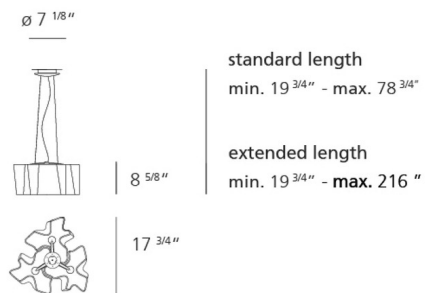

Specifications

COLOR Milky White
BODY FINISH Gray
WATTAGE 300W
DIMMER Standard 120V
DIMENSIONS 17.75"W x 8.7"H
BULB NOT INCLUDED 3 x A19/Medium (E26)/100W/120V Incandescent
OTHER BULB OPTIONS 3 x A19/Medium (E26)/120V LED
COUNTRY OF ORIGIN Italy

Technical Information

PRODUCT DIMENSIONS Canopy: 7.125" diameter

Shown in gray / milky white

CLICK TO VIEW PRODUCT

Notes: