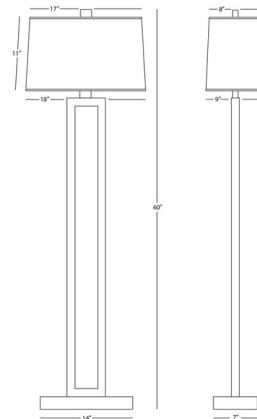

By Robert Abbey

Description

The Doughnut Floor Lamp is simple yet packs a punch with its dominant lines and strong geometry. The bold rectangular body is set on a wood base finished in Ebony and topped with a trapezoidal fabric shade. 3-way turn knob on socket.

Specifications

COLOR Snowflake
BODY FINISH Deep Patina Bronze
WATTAGE 150W
DIMMER Included
DIMENSIONS 18"W x 60"H x 9"D
BULB NOT INCLUDED 1 x A19 3-Way/Medium (E26)/150W/120V Incandescent
OTHER BULB OPTIONS 1 x A19 3-Way/Medium (E26)/120V LED
COUNTRY OF ORIGIN China

Technical Information

PRODUCT DIMENSIONS Shade Dimensions: 17"/18"W x 8"/9"D x 11" Slant Height

Shown in deep patina bronze / snowflake

CLICK TO VIEW PRODUCT

Notes: