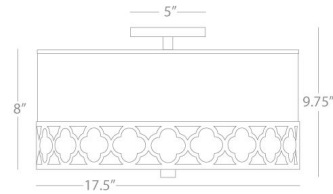

Shown in patina nickel

Specifications

COLOR	N/A
BODY FINISH	Patina Nickel
WATTAGE	144W
DIMMER	Standard 120V
DIMENSIONS	17.5"W x 9.75"H
BULB NOT INCLUDED	2 x A19/Medium (E26)/72W/120V Incandescent
OTHER BULB OPTIONS	2 x A19/Medium (E26)/120V LED
COUNTRY OF ORIGIN	China