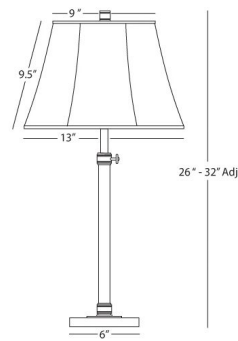

Shown in lead bronze / ivory

Specifications

COLOR Ivory
BODY FINISH Lead Bronze
WATTAGE 150W
DIMMER Included
DIMENSIONS 13"W x 32"H
BULB NOT INCLUDED 1 x A19 3-Way/Medium (E26)/150W/120V Incandescent
COUNTRY OF ORIGIN China